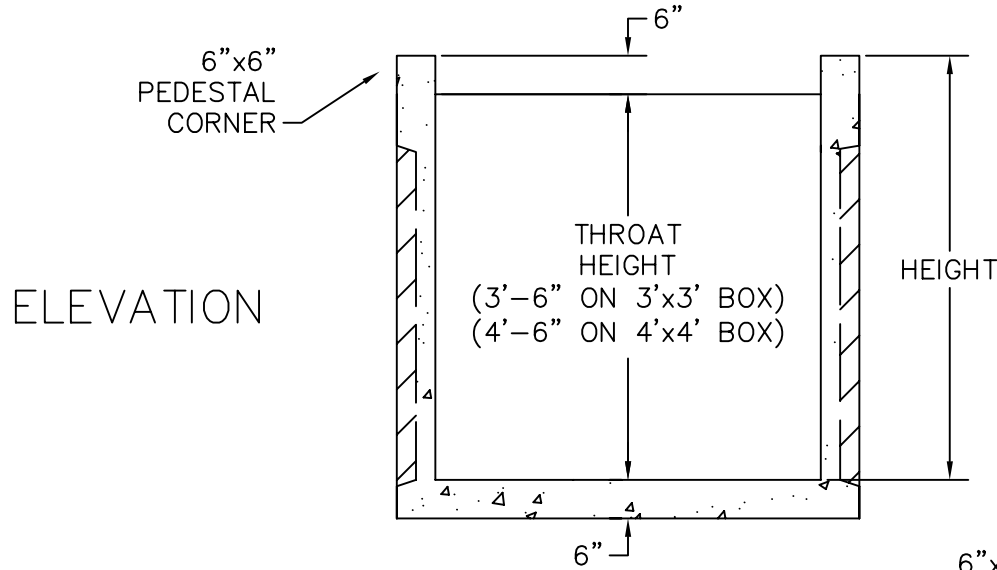

THROATED KNOCKOUT PANEL CATCH BASINS

DESCRIPTION (WxLxH)	WEIGHT #
3'x3'x4'-1T CATCH BASIN	4,400#
3'x3'x4'-3T CATCH BASIN	4,200#
3'x3'x4'-4T CATCH BASIN	4,100#
4'x4'x5'-1T CATCH BASIN	7,100#
4'x4'x5'-3T CATCH BASIN	6,800#
4'x4'x5'-4T CATCH BASIN	6,650#

AVAILABLE: 1, 3 OR 4 THROATS OPEN