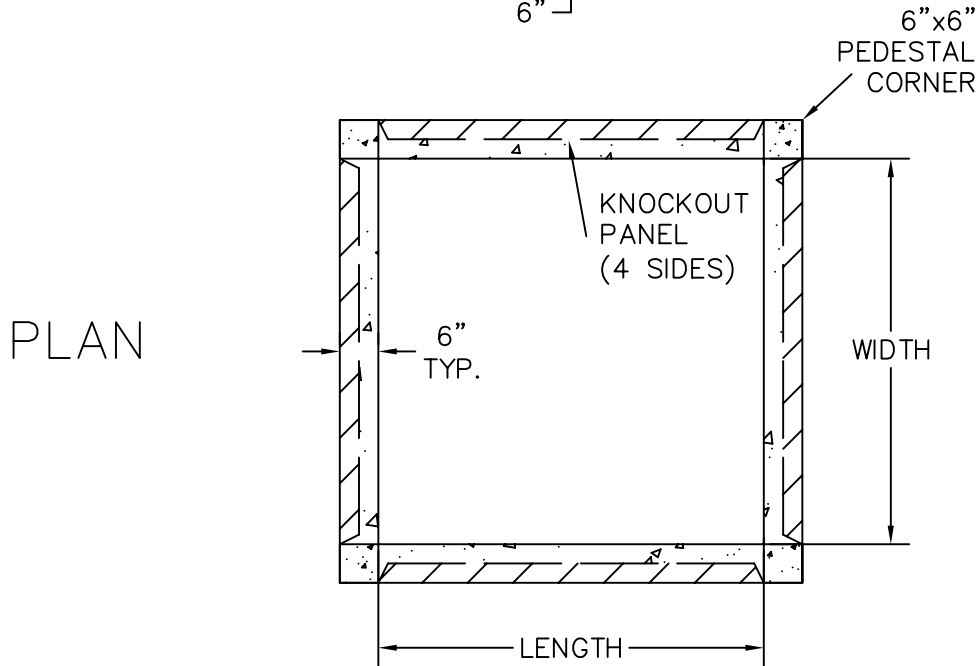

THROATED KNOCKOUT PANEL CATCH BASINS

DESCRIPTION (WxLxH)	WEIGHT #
3'x3'x4'-1T CATCH BASIN	4,400#
3'x3'x4'-3T CATCH BASIN	4,200#
3'x3'x4'-4T CATCH BASIN	4,100#
4'x4'x5'-1T CATCH BASIN	7,100#
4'x4'x5'-3T CATCH BASIN	6,800#
4'x4'x5'-4T CATCH BASIN	6,650#

AVAILABLE: 1, 3 OR 4 THROATS OPEN